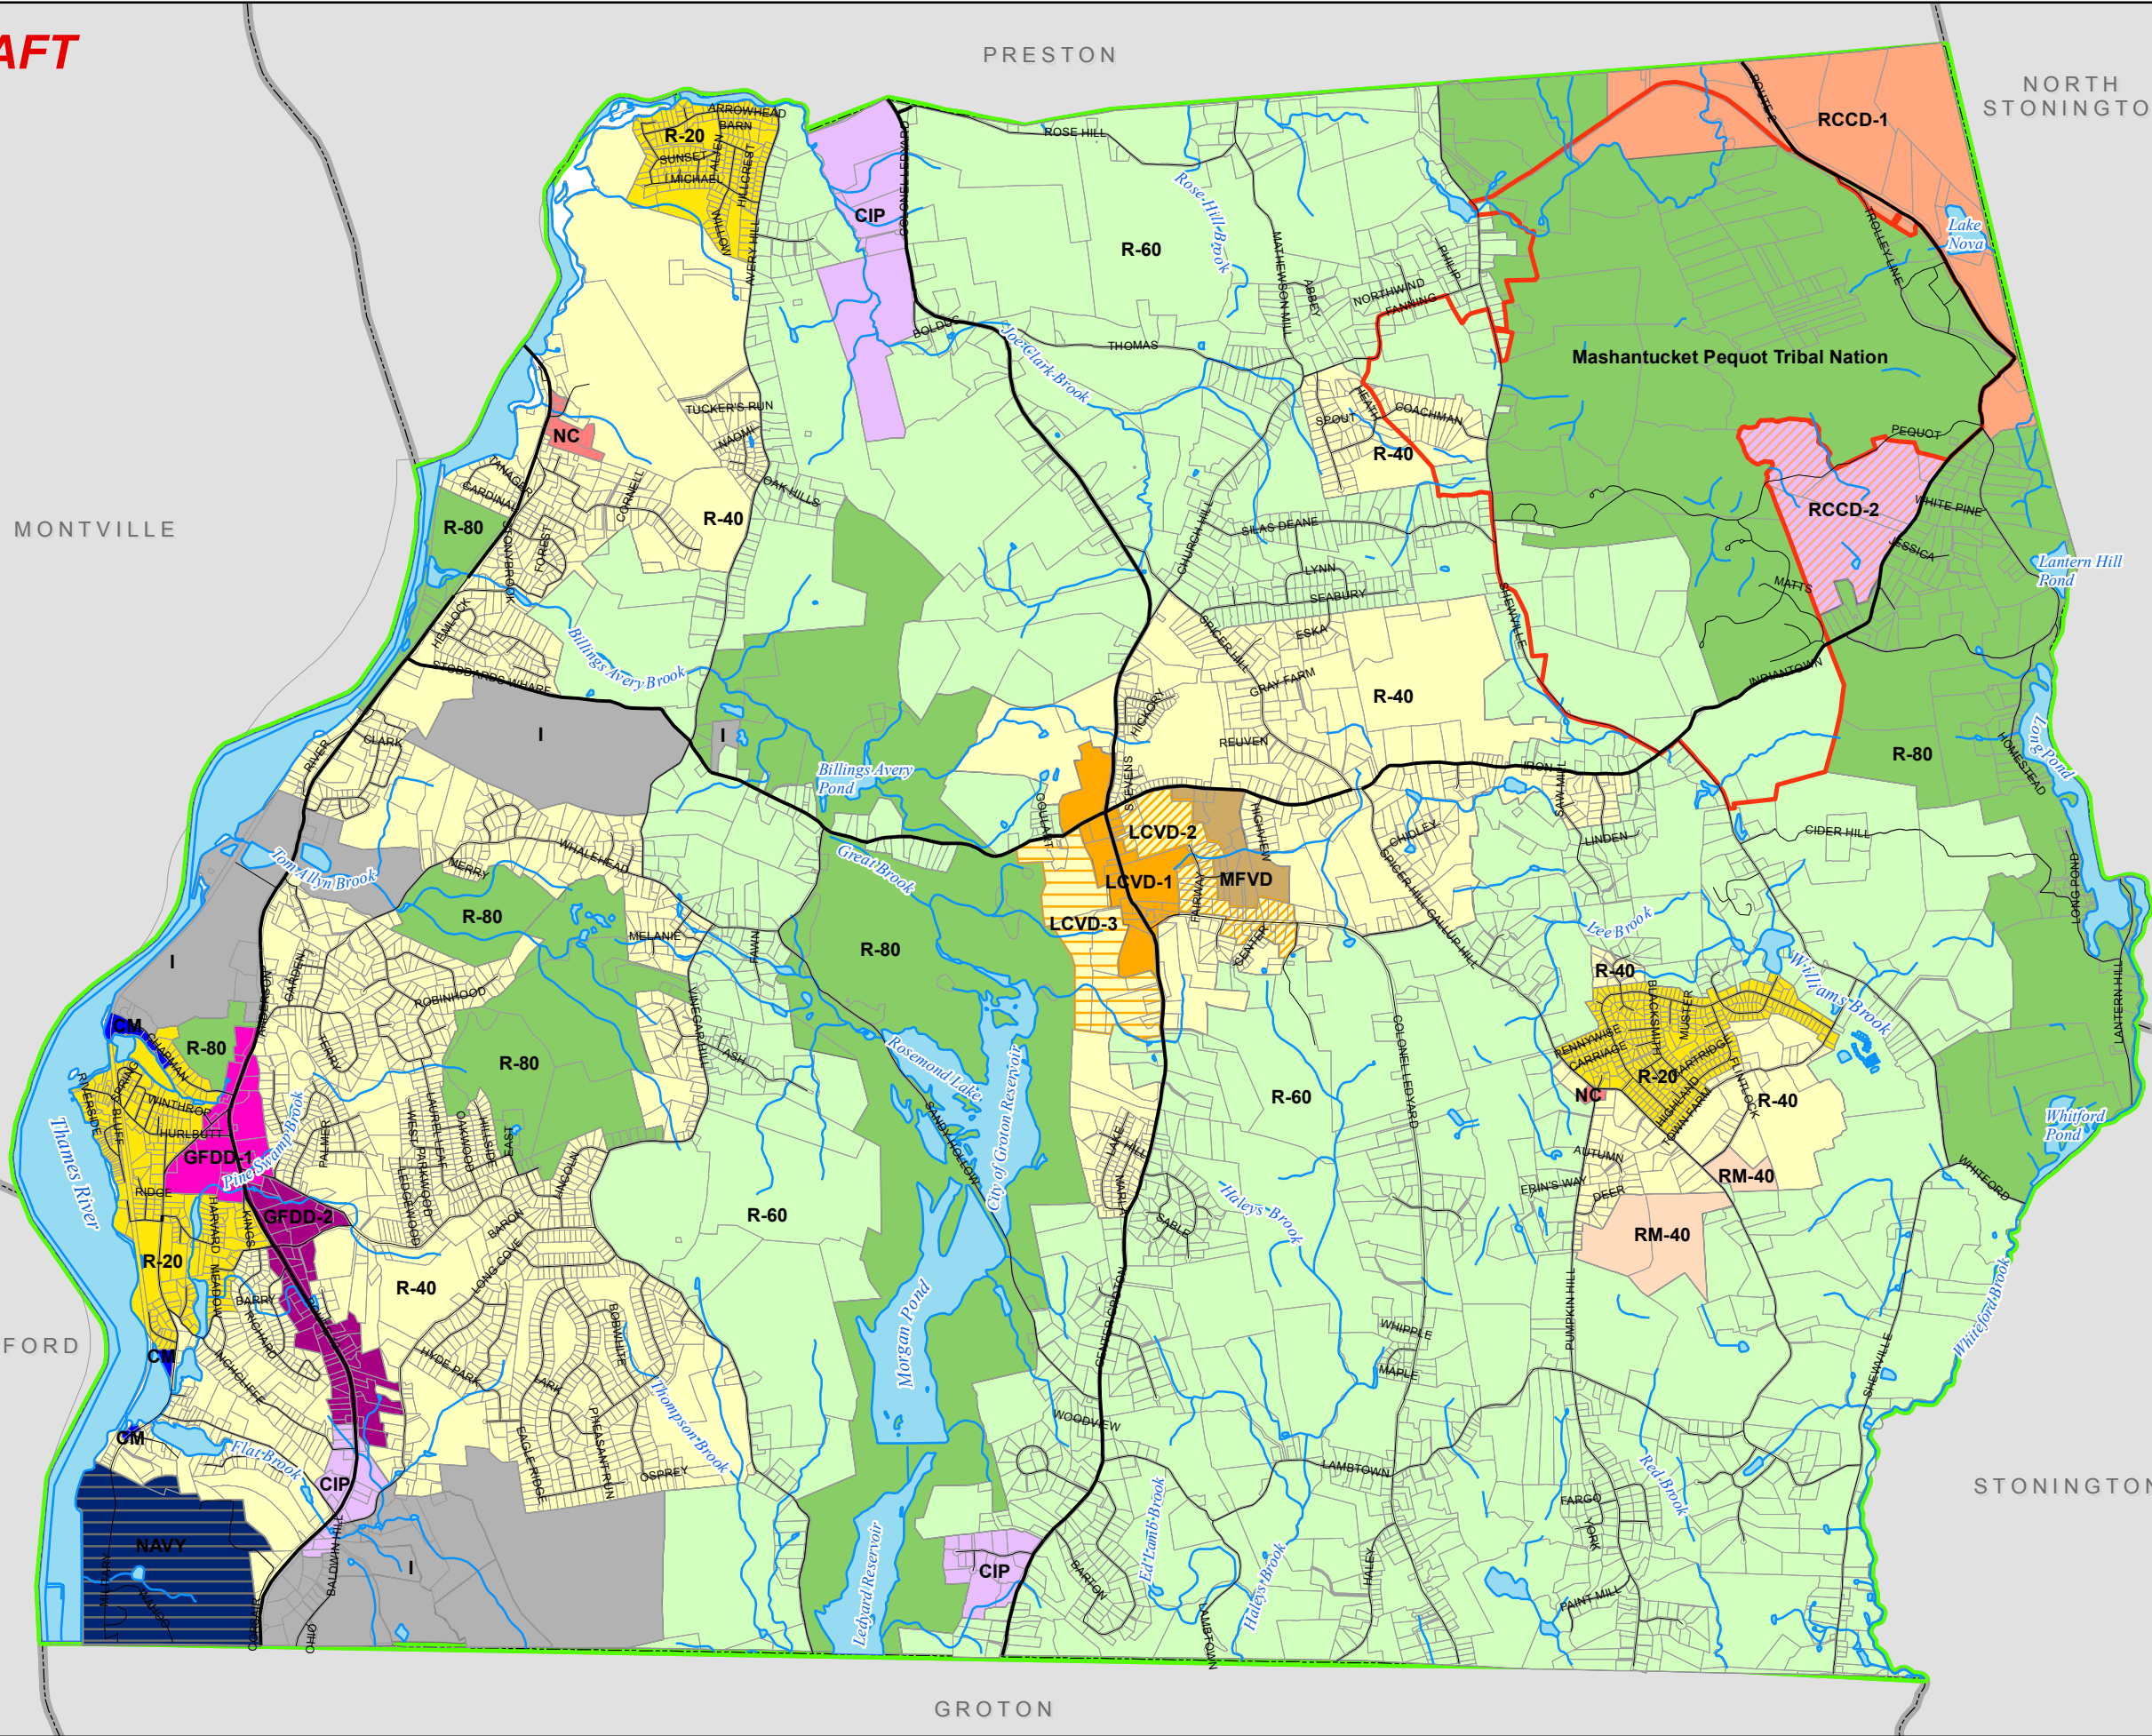

DRAFT

PRESTON

NORTH STONINGTON

TOWN OF LEDYARD

New London County, Connecticut

DRAFT ZONING MAP

April 2, 2010

LEGEND

- Town of Ledyard
- Adjacent Towns
- Mashantucket Pequot Tribal Nation
- Parcel
- Body of Water
- Road

ZONING DISTRICT

- CIP - Commercial Industrial Park
- CM - Commercial Marine
- GFDD - 1 - Gales Ferry Design District 1
- GFDD - 2 - Gales Ferry Design District 2
- I - Industrial
- LCVD - 1 - Ledyard Center Village District 1
- LCVD - 2 - Ledyard Center Village District 2
- LCVD - 3 - Ledyard Center Village District 3
- MFVD - Multi-Family Village District
- NC - Neighborhood Commercial
- Navy - Naval Base
- R-20 - High Density Residential
- R-40 - Medium Density Residential
- R-60 - Low Density Residential
- R-80 - Rural Residential
- RCCD - 1 - Resort Commercial Cluster District
- RCCD - 2 - Resort Commercial Cluster District
- RM-40 - Mobile Manufactured Home Land Lease Communities for Older Persons

Copyright Laberge Group, 2010.
Data provided by: Town of Ledyard.
Produced for Planning Purposes Only.
Accuracy or completeness is not guaranteed.
Last Modified 4-2-10 Project # 28120
J:\28120\Cadd\GIS\MAPS\Future Zoning - 4-2-10

4 Computer Drive West • Albany, New York 12205
www.labergengroup.com

MONTVILLE

WATERFORD

STONINGTON

GROTON