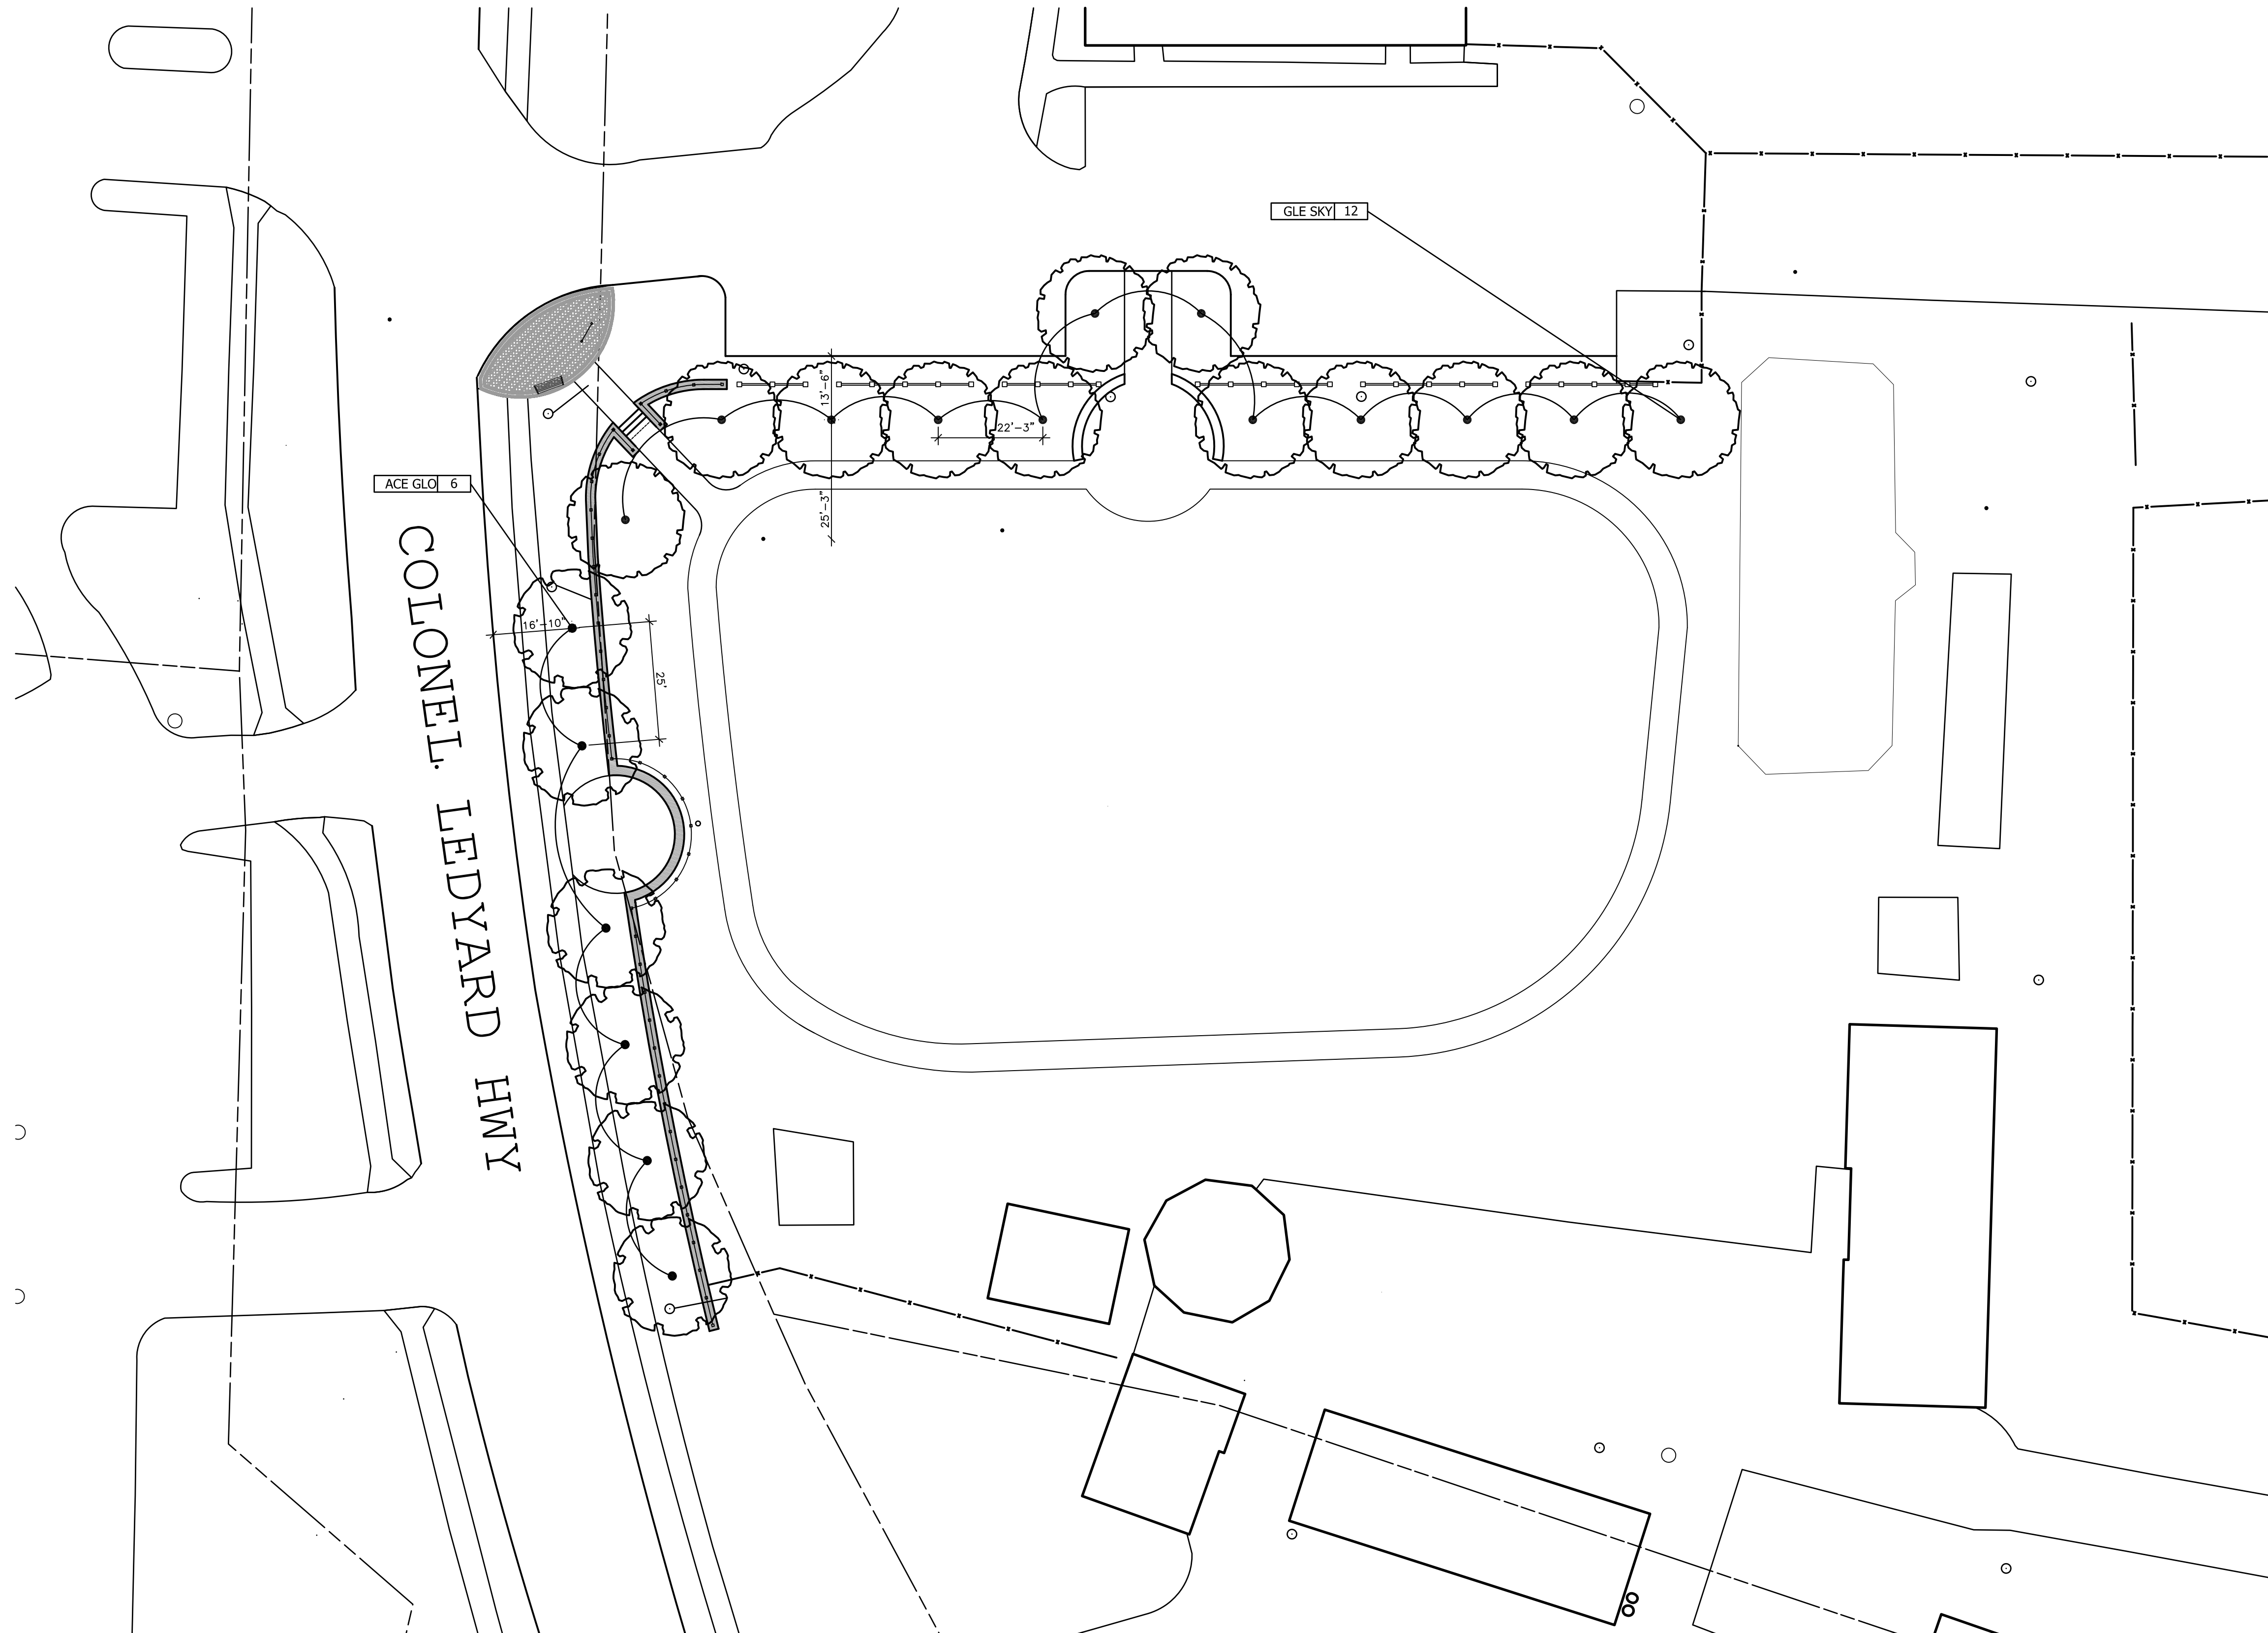

**Ledyard
Town Green
Improvements**

Route 117
Ledyard, CT 06339

LANDSCAPE
**KENT+
FROST**
ARCHITECTURE
1 HIGH STREET
MYSTIC, CT 06355
860.572.0784
f860.572.7047

TREE SCHEDULE

TREES	QTY	BOTANICAL NAME / COMMON NAME	CONT	CAL
ACE GLO	6	Acer rubrum "October Glory" TM / October Glory Maple	B # B	4'-5"
GLE SKY	12	Gleditsia triacanthos "Skyline" / Skyline Honey Locust	B # B	3.5'-4"

**NOT ISSUED FOR
CONSTRUCTION**

Revisions	Date
1.	
2.	
3.	

Drawing Title
Planting Plan

Scale	1" = 20'
Date	6 December 2010
K-F Project No.	2010013
Drawing No.	

L-4