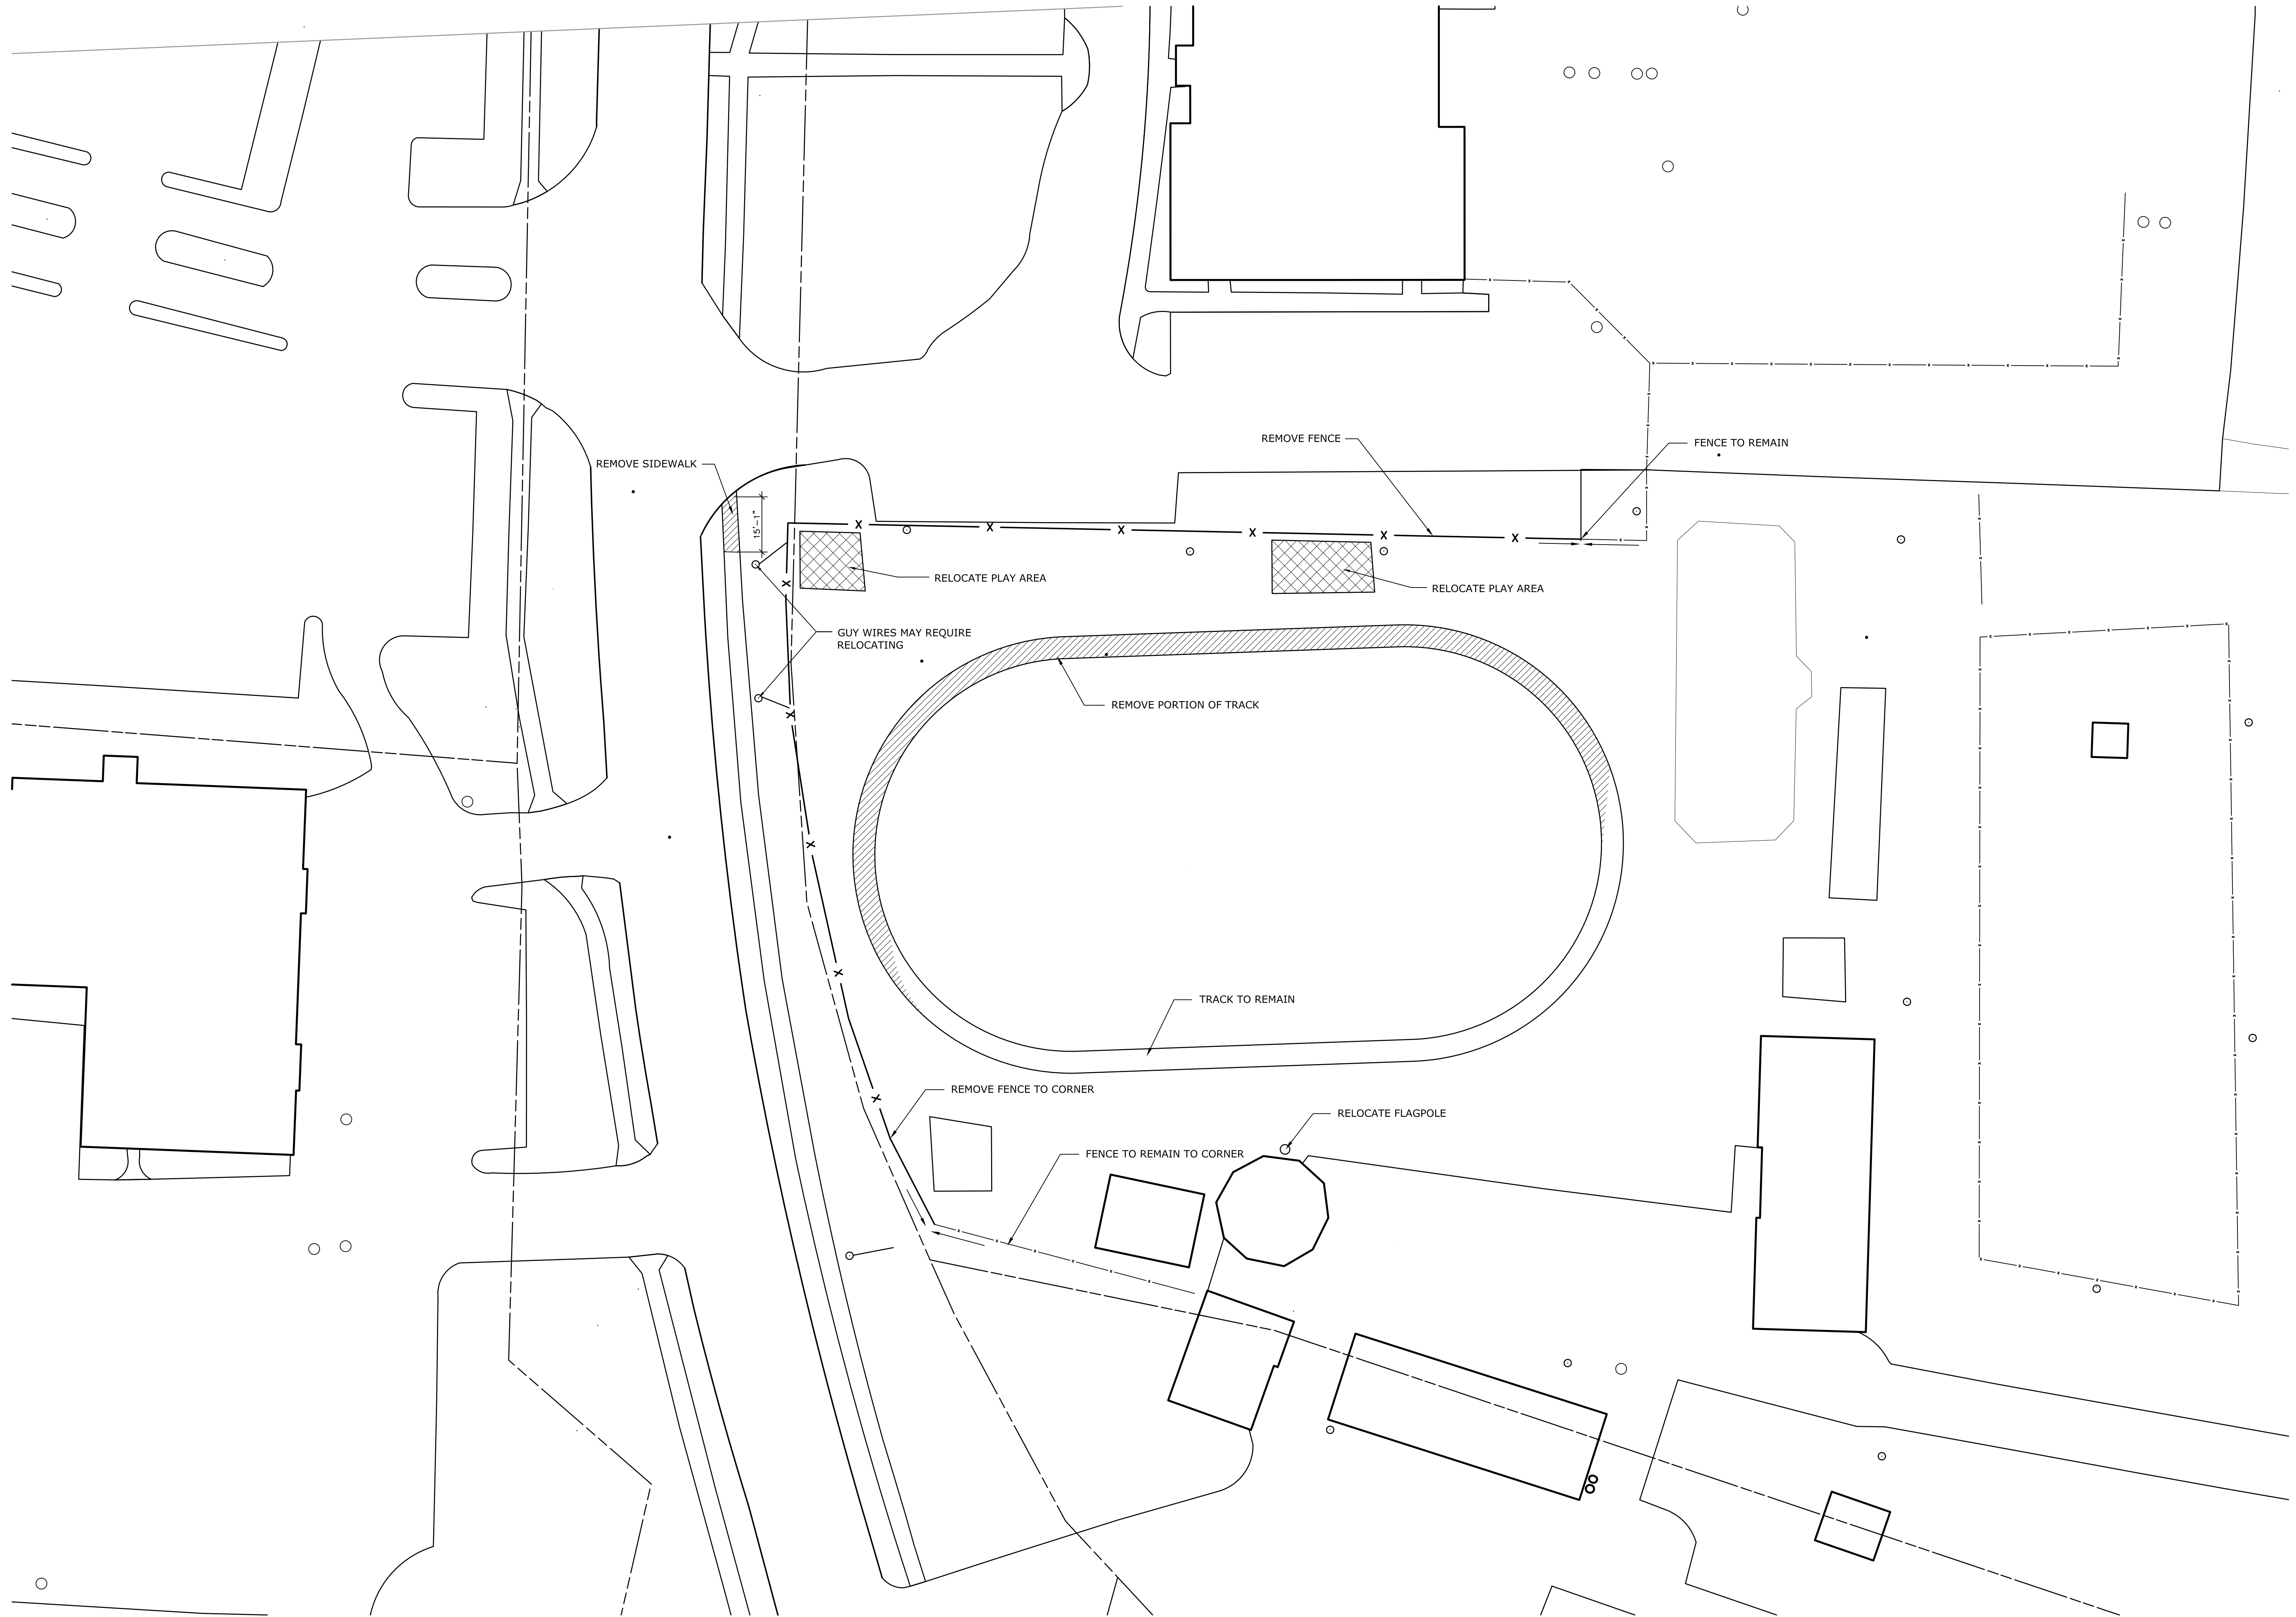

**Ledyard
Town Green
Improvements**

Route 117
Ledyard, CT 06339

LANDSCAPE
**KENT+
FROST**
ARCHITECTURE
1 HIGH STREET
MYSTIC, CT 06355
860.572.0784
f860.572.7047

**NOT ISSUED FOR
CONSTRUCTION**

Revisions	Date
1.	
2.	
3.	

Drawing Title
Demolition Plan

Scale 1" = 20'
Date 6 December 2010
K-F Project No. 2010013
Drawing No.