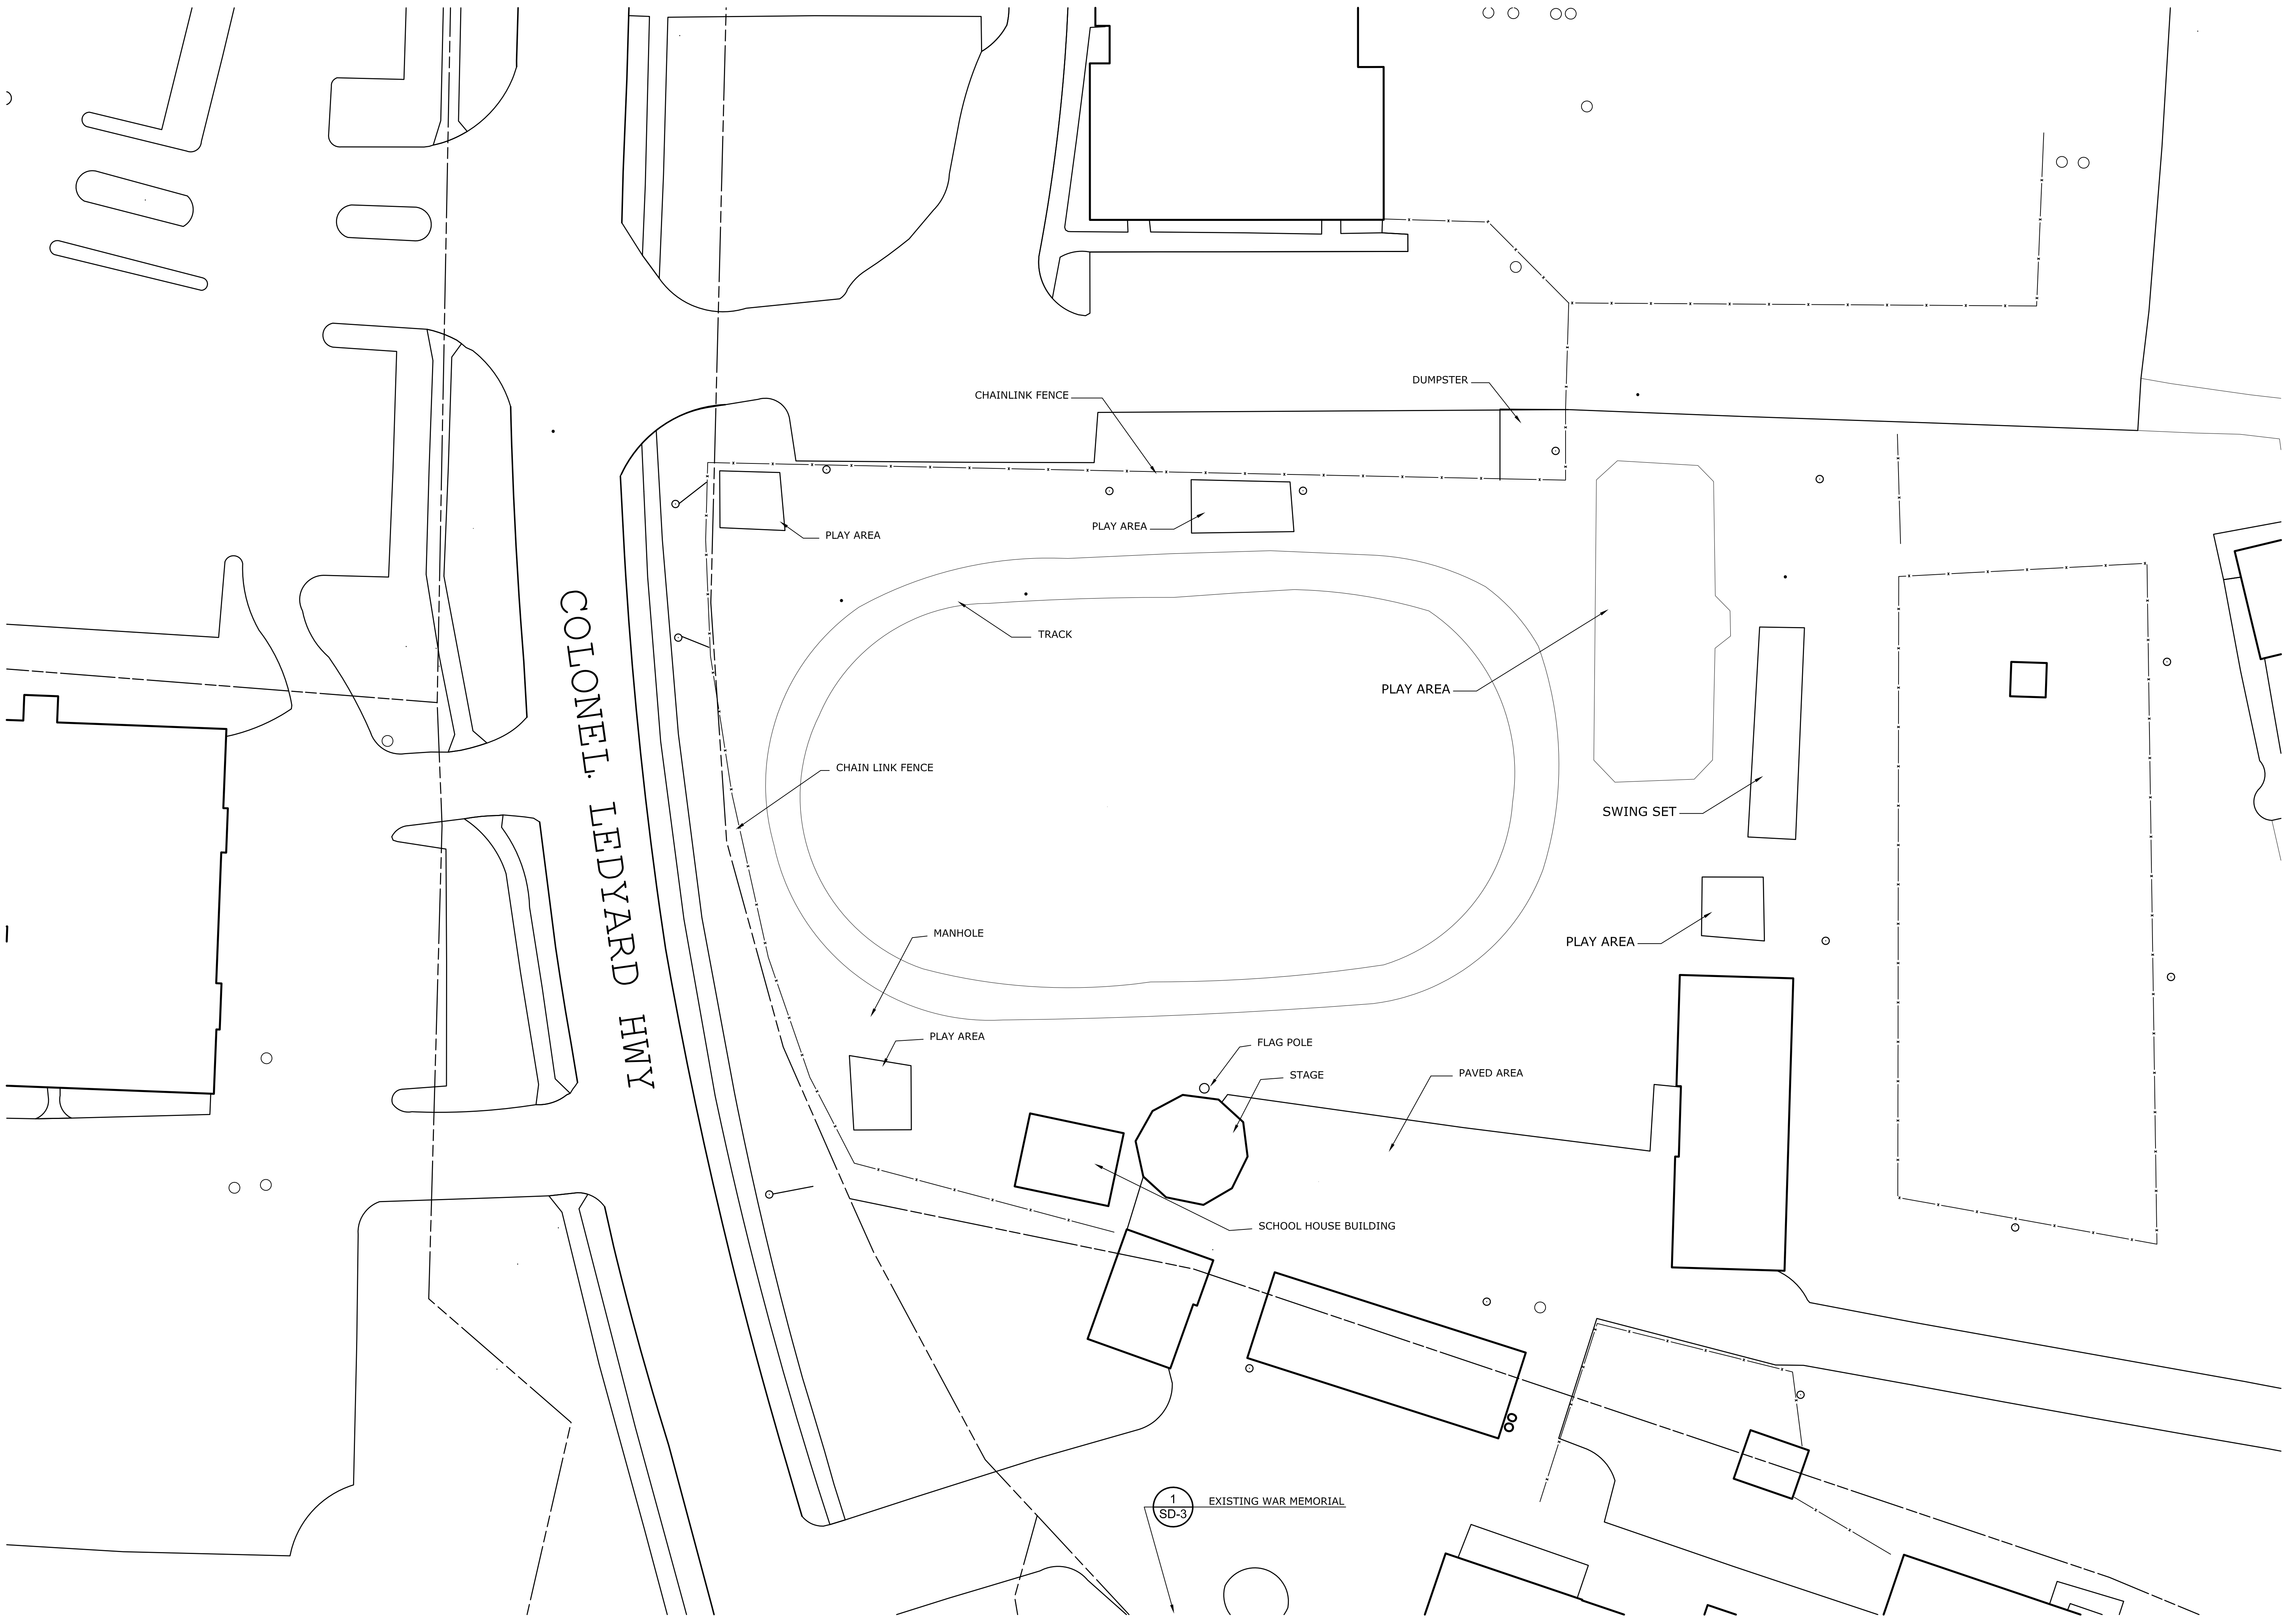

**Ledyard
Town Green
Improvements**

Route 117
Ledyard, CT 06339

LANDSCAPE
KENT+FROST
ARCHITECTURE
1 HIGH STREET
MYSTIC, CT 06355
860.572.0784
f860.572.7047

COLONEL LEDYARD HWY

CHAINLINK FENCE

DUMPSTER

PLAY AREA

PLAY AREA

TRACK

PLAY AREA

CHAIN LINK FENCE

SWING SET

MANHOLE

PLAY AREA

PLAY AREA

FLAG POLE

STAGE

PAVED AREA

SCHOOL HOUSE BUILDING

1 SD-3 EXISTING WAR MEMORIAL

**NOT ISSUED FOR
CONSTRUCTION**

Revisions	Date
1.	
2.	
3.	

Drawing Title
**Existing
Conditions**
Scale 1" = 20'
Date 6 December 2010
K-F Project No. 2010013
Drawing No.